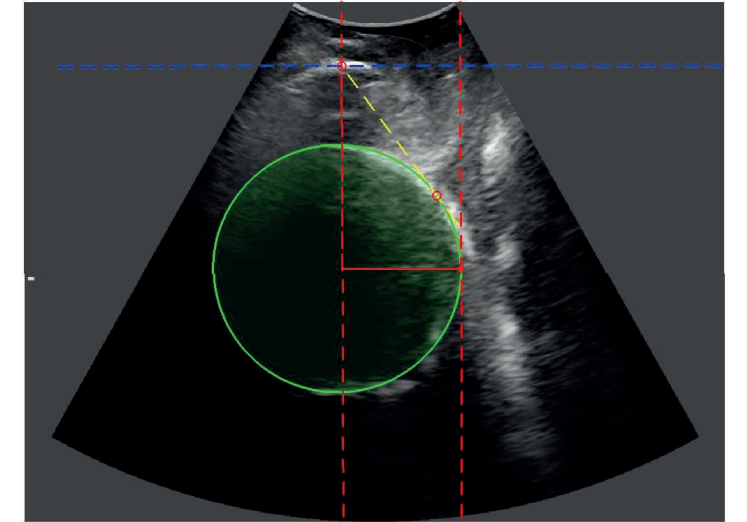

P1: Fetal Head Station = -0.2 cm --- Progression Angle = 119°

P2: Fetal Head Station = 0 cm --- Progression Angle = 120°

P5: Fetal Head Station = 0.4 cm --- Progression Angle = 124°

P6: Fetal Head Station = 0.6 cm --- Progression Angle = 126°

P3: Fetal Head Station = -1.6 cm --- Progression Angle = 108°

P4: Fetal Head Station = 1.1 cm --- Progression Angle = 129°

P7: Fetal Head Station = 1.6 cm --- Progression Angle = 133°