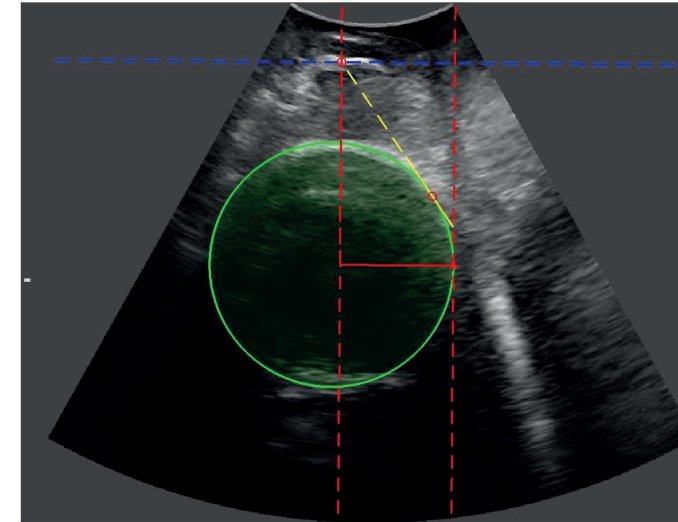

SURNAME: PazientDemo NAME: Rotation

DATE OF BIRTH: 16/08/1979 ETNIA: European

WEIGHT: 70 kg HEIGHT: 170 cm WEIGHT INCREASE: 10 kg GESTATIONAL AGE: 40 weeks

START: 22/01/2016 11:29

END: 22/01/2016 12:51

NOTES

SURNAME: PazientDemo NAME: Rotation
DATE OF BIRTH: 16/08/1979 ETNIA: European
WEIGHT: 70 kg HEIGHT: 170 cm WEIGHT INCREASE: 10 kg GESTATIONAL AGE: 40 weeks

SURNAME: PazientDemo NAME: Rotation
DATE OF BIRTH: 16/08/1979 ETNIA: European
WEIGHT: 70 kg HEIGHT: 170 cm WEIGHT INCREASE: 10 kg GESTATIONAL AGE: 40 weeks

P1: Fetal Head Station = -0.2 cm --- Progression Angle = 119°

P2: Fetal Head Station = 0 cm --- Progression Angle = 120°

P5: Fetal Head Station = 0.4 cm --- Progression Angle = 124°

P6: Fetal Head Station = 0.6 cm --- Progression Angle = 126°

P3: Fetal Head Station = -1.6 cm --- Progression Angle = 108°

P4: Fetal Head Station = 1.1 cm --- Progression Angle = 129°

P7: Fetal Head Station = 1.6 cm --- Progression Angle = 133°