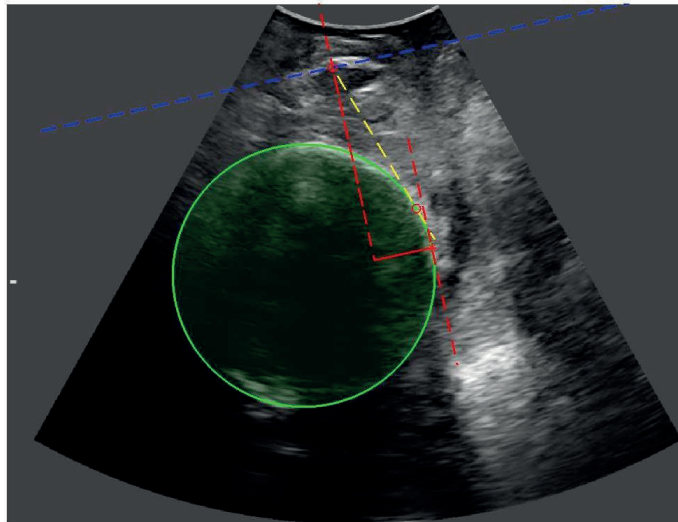

P1: Fetal Head Station = -0.2 cm --- Progression Angle = 119°

P2: Fetal Head Station = 0 cm --- Progression Angle = 120°

P5: Fetal Head Station = 0.4 cm --- Progression Angle = 124°

P6: Fetal Head Station = 0.6 cm --- Progression Angle = 126°

P3: Fetal Head Station = -1.6 cm --- Progression Angle = 108°

P4: Fetal Head Station = 1.1 cm --- Progression Angle = 129°

P7: Fetal Head Station = 1.6 cm --- Progression Angle = 133°