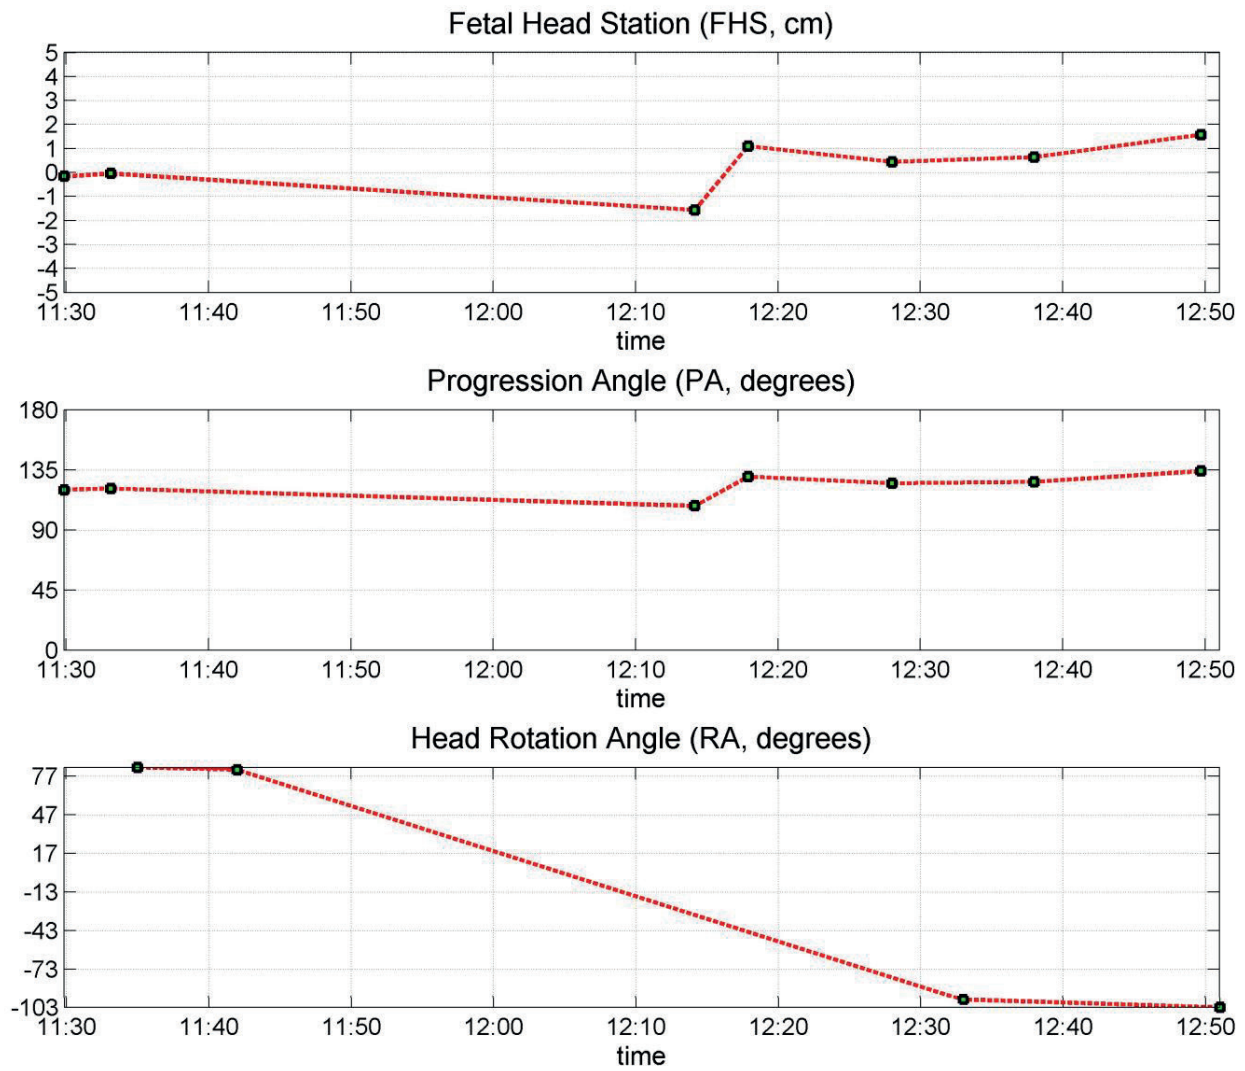

SURNAME: PazientDemo NAME: Rotation

DATE OF BIRTH: 16/08/1979 ETNIA: European

WEIGHT: 70 kg HEIGHT: 170 cm WEIGHT INCREASE: 10 kg GESTATIONAL AGE: 40 weeks

START: 22/01/2016 11:29

END: 22/01/2016 12:51

NOTES

SURNAME: PazientDemo NAME: Rotation
DATE OF BIRTH: 16/08/1979 ETNIA: European
WEIGHT: 70 kg HEIGHT: 170 cm WEIGHT INCREASE: 10 kg GESTATIONAL AGE: 40 weeks

SURNAME: PazientDemo NAME: Rotation
DATE OF BIRTH: 16/08/1979 ETNIA: European
WEIGHT: 70 kg HEIGHT: 170 cm WEIGHT INCREASE: 10 kg GESTATIONAL AGE: 40 weeks

P1: Fetal Head Station = -0.2 cm --- Progression Angle = 119°

P2: Fetal Head Station = 0 cm --- Progression Angle = 120°

P5: Fetal Head Station = 0.4 cm --- Progression Angle = 124°

P6: Fetal Head Station = 0.6 cm --- Progression Angle = 126°

P3: Fetal Head Station = -1.6 cm --- Progression Angle = 108°

P4: Fetal Head Station = 1.1 cm --- Progression Angle = 129°

P7: Fetal Head Station = 1.6 cm --- Progression Angle = 133°