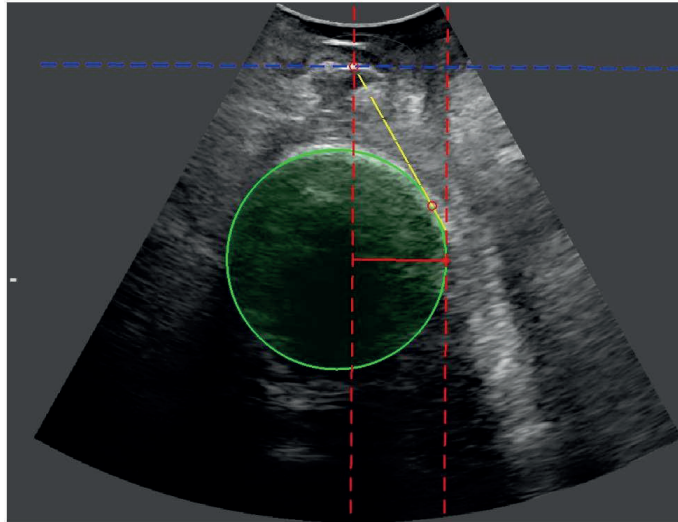

SURNAME: PazientDemo NAME: Rotation

DATE OF BIRTH: 16/08/1979 ETNIA: European

WEIGHT: 70 kg HEIGHT: 170 cm WEIGHT INCREASE: 10 kg GESTATIONAL AGE: 40 weeks

START: 22/01/2016 11:29

END: 22/01/2016 12:51

NOTES

SURNAME: PazientDemo NAME: Rotation
DATE OF BIRTH: 16/08/1979 ETNIA: European
WEIGHT: 70 kg HEIGHT: 170 cm WEIGHT INCREASE: 10 kg GESTATIONAL AGE: 40 weeks

SURNAME: PazientDemo NAME: Rotation
DATE OF BIRTH: 16/08/1979 ETNIA: European
WEIGHT: 70 kg HEIGHT: 170 cm WEIGHT INCREASE: 10 kg GESTATIONAL AGE: 40 weeks

P1: Fetal Head Station = -0.2 cm --- Progression Angle = 119°

P2: Fetal Head Station = 0 cm --- Progression Angle = 120°

P5: Fetal Head Station = 0.4 cm --- Progression Angle = 124°

P6: Fetal Head Station = 0.6 cm --- Progression Angle = 126°

P3: Fetal Head Station = -1.6 cm --- Progression Angle = 108°

P4: Fetal Head Station = 1.1 cm --- Progression Angle = 129°

P7: Fetal Head Station = 1.6 cm --- Progression Angle = 133°