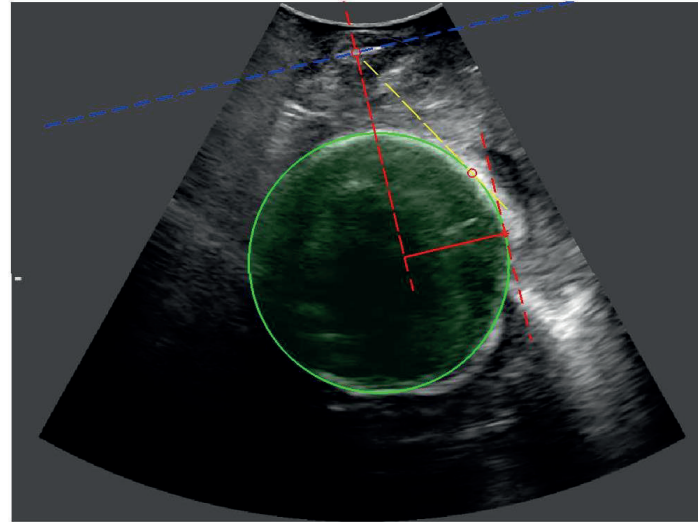

SURNAME: PazientDemo NAME: Rotation

DATE OF BIRTH: 16/08/1979 ETNIA: European

WEIGHT: 70 kg HEIGHT: 170 cm WEIGHT INCREASE: 10 kg GESTATIONAL AGE: 40 weeks

START: 22/01/2016 11:29

END: 22/01/2016 12:51

NOTES

SURNAME: PazientDemo NAME: Rotation
DATE OF BIRTH: 16/08/1979 ETNIA: European
WEIGHT: 70 kg HEIGHT: 170 cm WEIGHT INCREASE: 10 kg GESTATIONAL AGE: 40 weeks

SURNAME: PazientDemo NAME: Rotation
DATE OF BIRTH: 16/08/1979 ETNIA: European
WEIGHT: 70 kg HEIGHT: 170 cm WEIGHT INCREASE: 10 kg GESTATIONAL AGE: 40 weeks

P1: Fetal Head Station = -0.2 cm --- Progression Angle = 119°

P2: Fetal Head Station = 0 cm --- Progression Angle = 120°

P5: Fetal Head Station = 0.4 cm --- Progression Angle = 124°

P6: Fetal Head Station = 0.6 cm --- Progression Angle = 126°

P3: Fetal Head Station = -1.6 cm --- Progression Angle = 108°

P4: Fetal Head Station = 1.1 cm --- Progression Angle = 129°

P7: Fetal Head Station = 1.6 cm --- Progression Angle = 133°