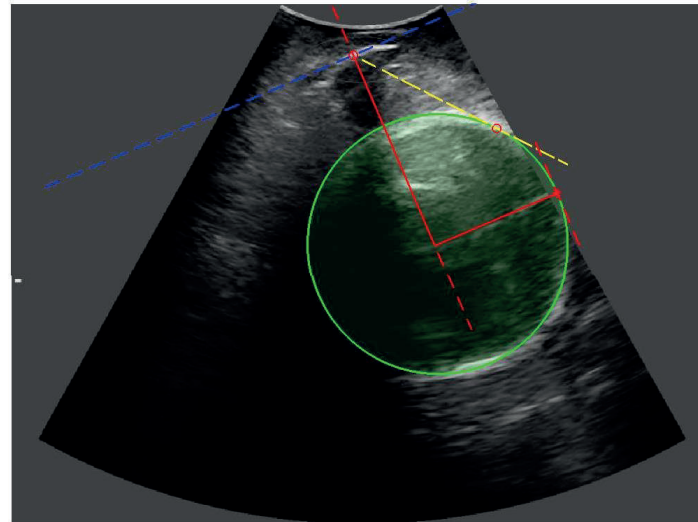

P1: Fetal Head Station = -0.2 cm --- Progression Angle = 119°

P2: Fetal Head Station = 0 cm --- Progression Angle = 120°

P5: Fetal Head Station = 0.4 cm --- Progression Angle = 124°

P6: Fetal Head Station = 0.6 cm --- Progression Angle = 126°

P3: Fetal Head Station = -1.6 cm --- Progression Angle = 108°

P4: Fetal Head Station = 1.1 cm --- Progression Angle = 129°

P7: Fetal Head Station = 1.6 cm --- Progression Angle = 133°